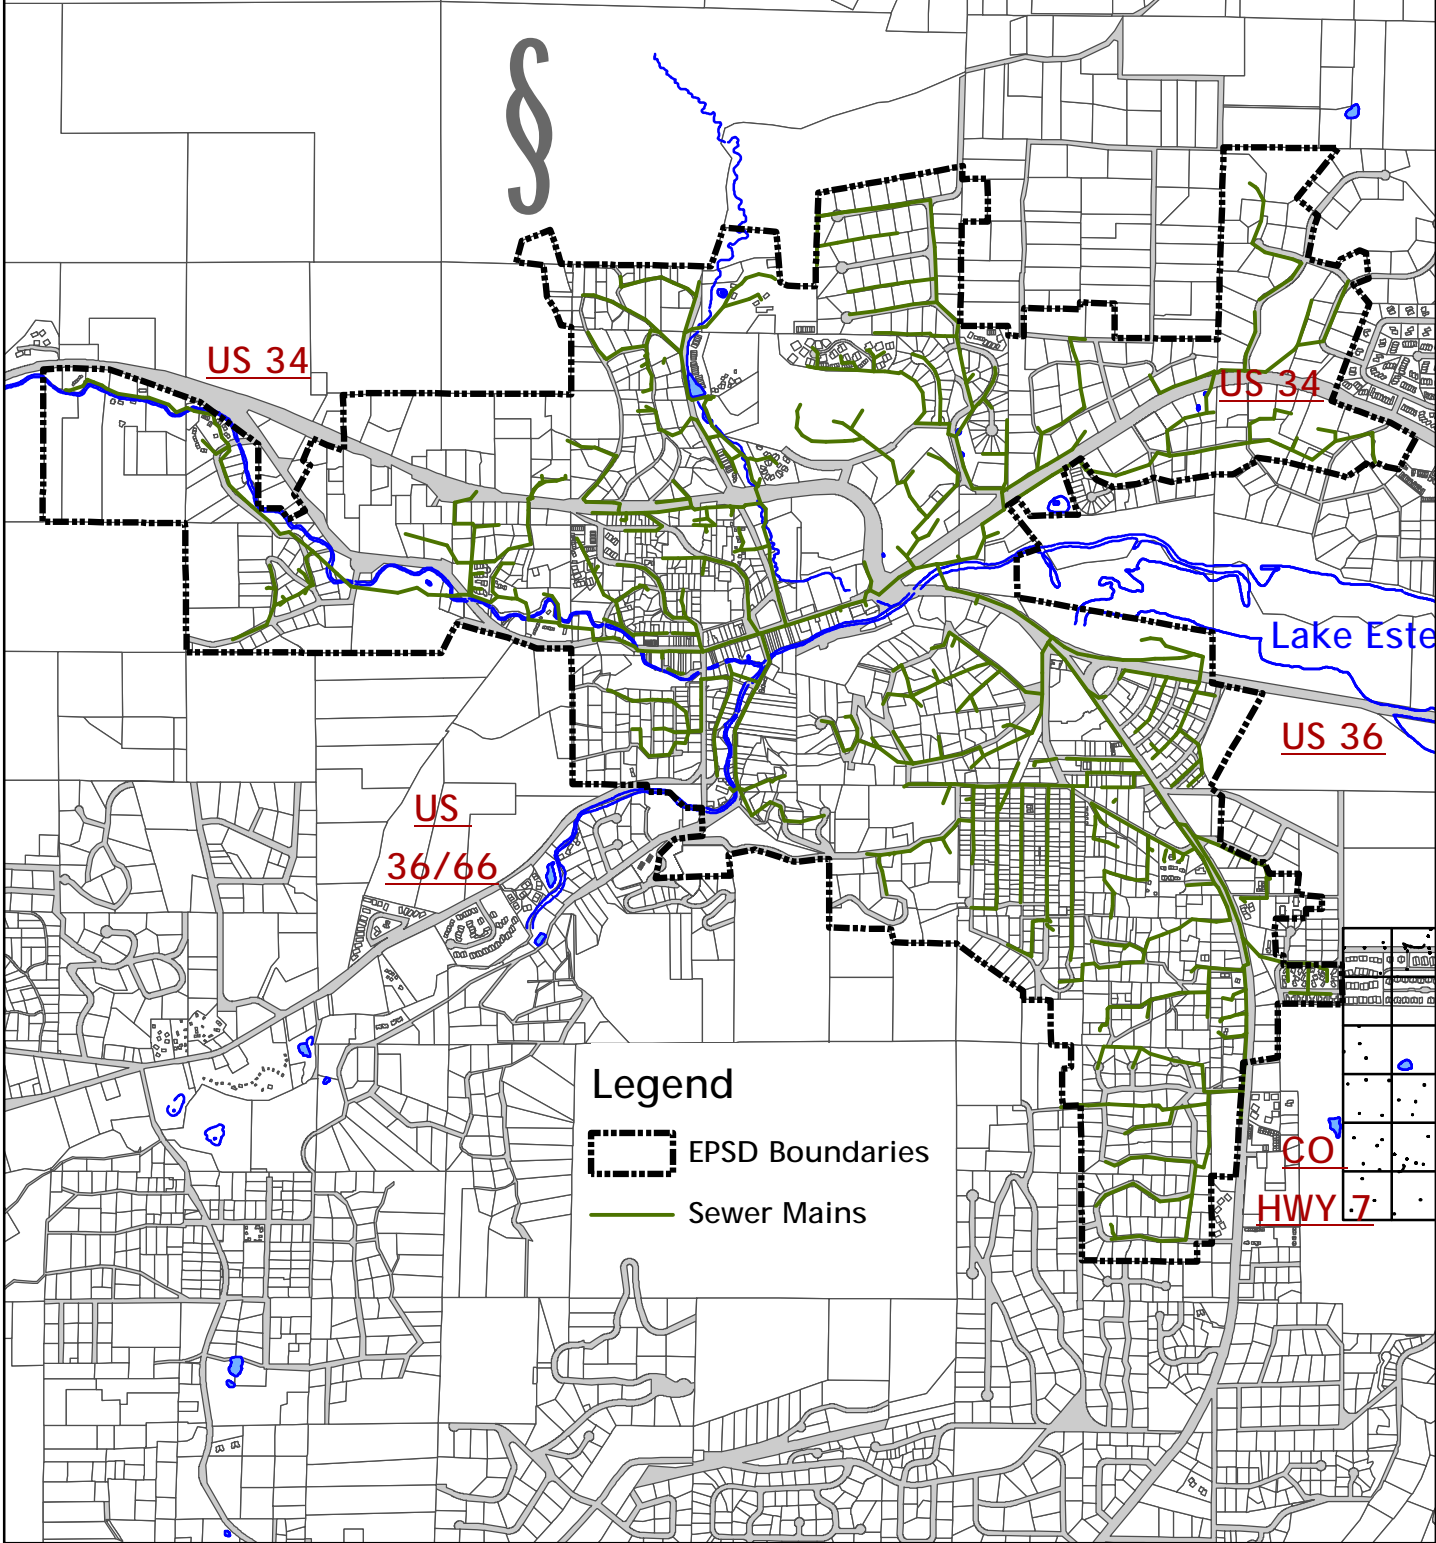

Estes Park Sanitation District Collection System Overview

Legend

-  EPSD Boundaries
-  Sewer Mains